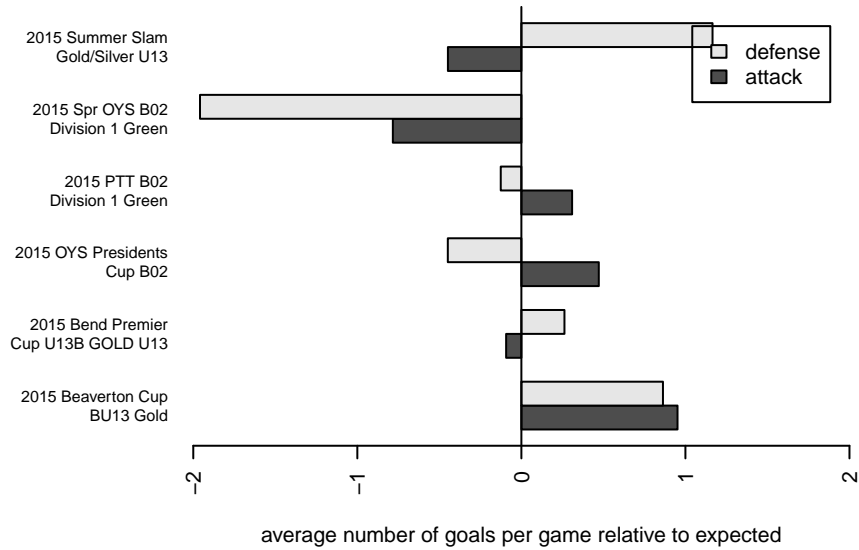

Performance relative to 13 month average