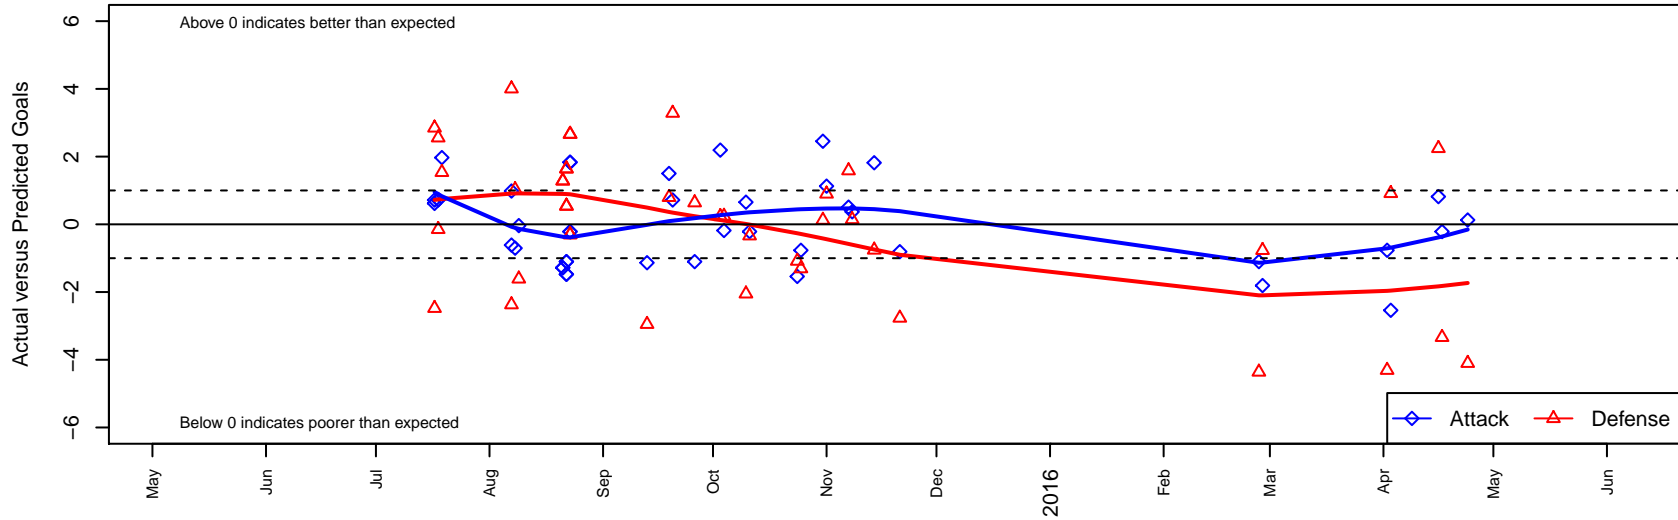

Westside Timbers Copa TS B02

Westside Timbers
 Beaverton, OR
 B02 total strength=776
 attack=1.45 defense=0.59
 fall league = PTT B02 Div 1 Green
 spr league = Spr OYS B02 Div 1 Green

alt names used:
 WT B02 Copa TS
 WESTSIDE TIMBERS WT B02 COPA TS (OR)
 WT B02 Copa TS
 Westside Timbers B02 Copa TS
 Westside Timbers B02 Copa TS
 Westside Timbers B02 Copa TS

Venues played:
 2015 Beaverton Cup BU13 Gold
 2015 Bend Premier Cup U13B GOLD U13
 2015 Summer Slam Gold/Silver U13
 2015 PTT B02 Division 1 Green
 2015 OYS Presidents Cup B02
 2015 Spr OYS B02 Division 1 Green

Westside Timbers Copa TS B02
 Dots are actual minus expected GF (blue circles) and GA (red triangles).
 Blue line is smoothed change in attack strength. Red is smoothed change in defense strength.

**attack and defense variance (black dot)
relative to other teams
and top 10 in region**