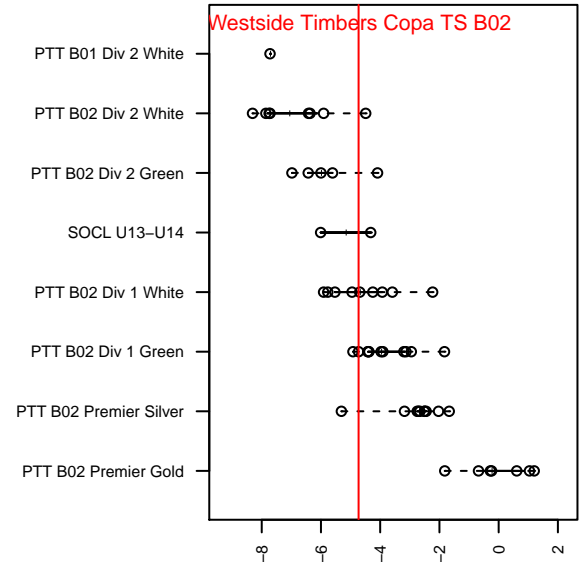

**attack and defense rating
relative to others at age
and all opponents in last 13 months**